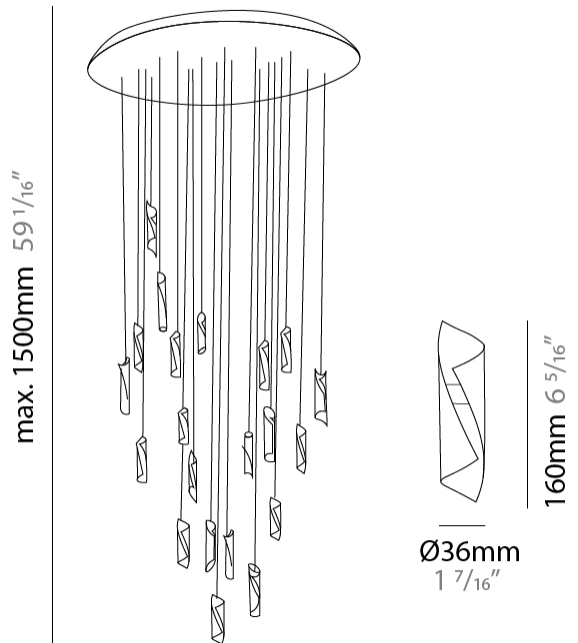

GENERAL

Series: HUE
 Subseries: Hue 20
 Brand: Knikerboker
 Division: Design
 Mounting Type: Suspension
 Mounting Location: Ceiling
 Subcategory: Ambient

PHYSICAL

Shape: Abstract
 Diameter (mm): 700
 Diameter (in): 27 ⁹/₁₆"
 Height (mm): 160
 Height (in): 6 ⁵/₁₆"
 Max. Overall Height (mm): 1500
 Max. Overall Height (in): 59 ¹/₁₆"
 Light Distribution: Direct / Indirect
 Fixture Finish: EWH / EBK / MAN / COF / PRD / SLF / GLF / CLF / BRL / EWS / EWG / EWC / EWR / EBS / EBG / EBC / EBC / EBB / MAS / MAD / MAC / MAB / COS / CGO / CCL / CBL / PRS / PRG / PRC / PRB
 Fixture Material: Metal
 Cable Details: Silicon Coaxial Cable

LED

Number of LEDs: 20
 Color Temperature (°K): 3000
 Max. Delivered Lumen (lm): 3000
 CRI: >80 CRI
 Lamp Life (hrs): 50000

OPTICAL

RATINGS AND CERTIFICATIONS

Certified By: Certified for North American Standards
 IP rating: IP20

Ø700mm 27 ⁹/₁₆"

HUE 20 SUSPENSION

D131004-

PROJECT

TYPE

SPECIFIER

QUANTITY

DATE

GENERAL

Series: HUE
Subseries: Hue 30
Brand: Knikerboker
Division: Design
Mounting Type: Suspension
Mounting Location: Ceiling
Subcategory: Ambient

PHYSICAL

Shape: Abstract
Diameter (mm): 900
Diameter (in): 35 7/16
Height (mm): 160
Height (in): 6 5/16
Max. Overall Height (mm): 1500
Max. Overall Height (in): 59 1/16
Light Distribution: Direct / Indirect
Fixture Finish: EWH / EBK / MAN / COF / PRD / SLF / GLF / CLF / BRL / EWS / EWG / EWC / EWR / EBS / EBG / EBC / EBC / EBB / MAS / MAD / MAC / MAB / COS / CGO / CCL / CBL / PRS / PRG / PRC / PRB
Fixture Material: Metal
Cable Details: Silicon Coaxial Cable